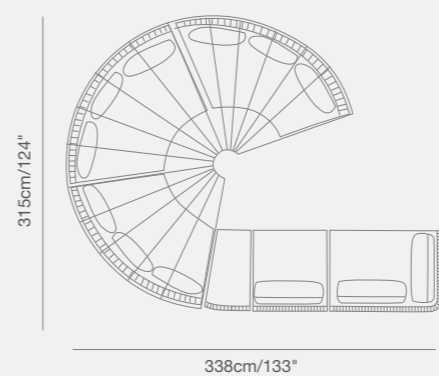

Design your own configurations, your project is unique.