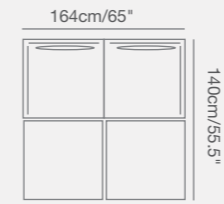

WELCOME

truly offers infinite possibilities, you simply have to decide between 1,2 or 3 seaters or extra long sofa in line or U or L configurations.

91 7011 20