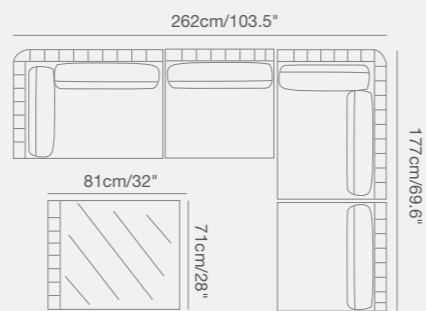

HUG

A few configurations , just a few...