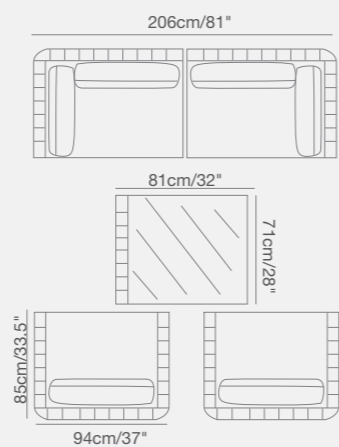

HUG

A few configurations , just a few...