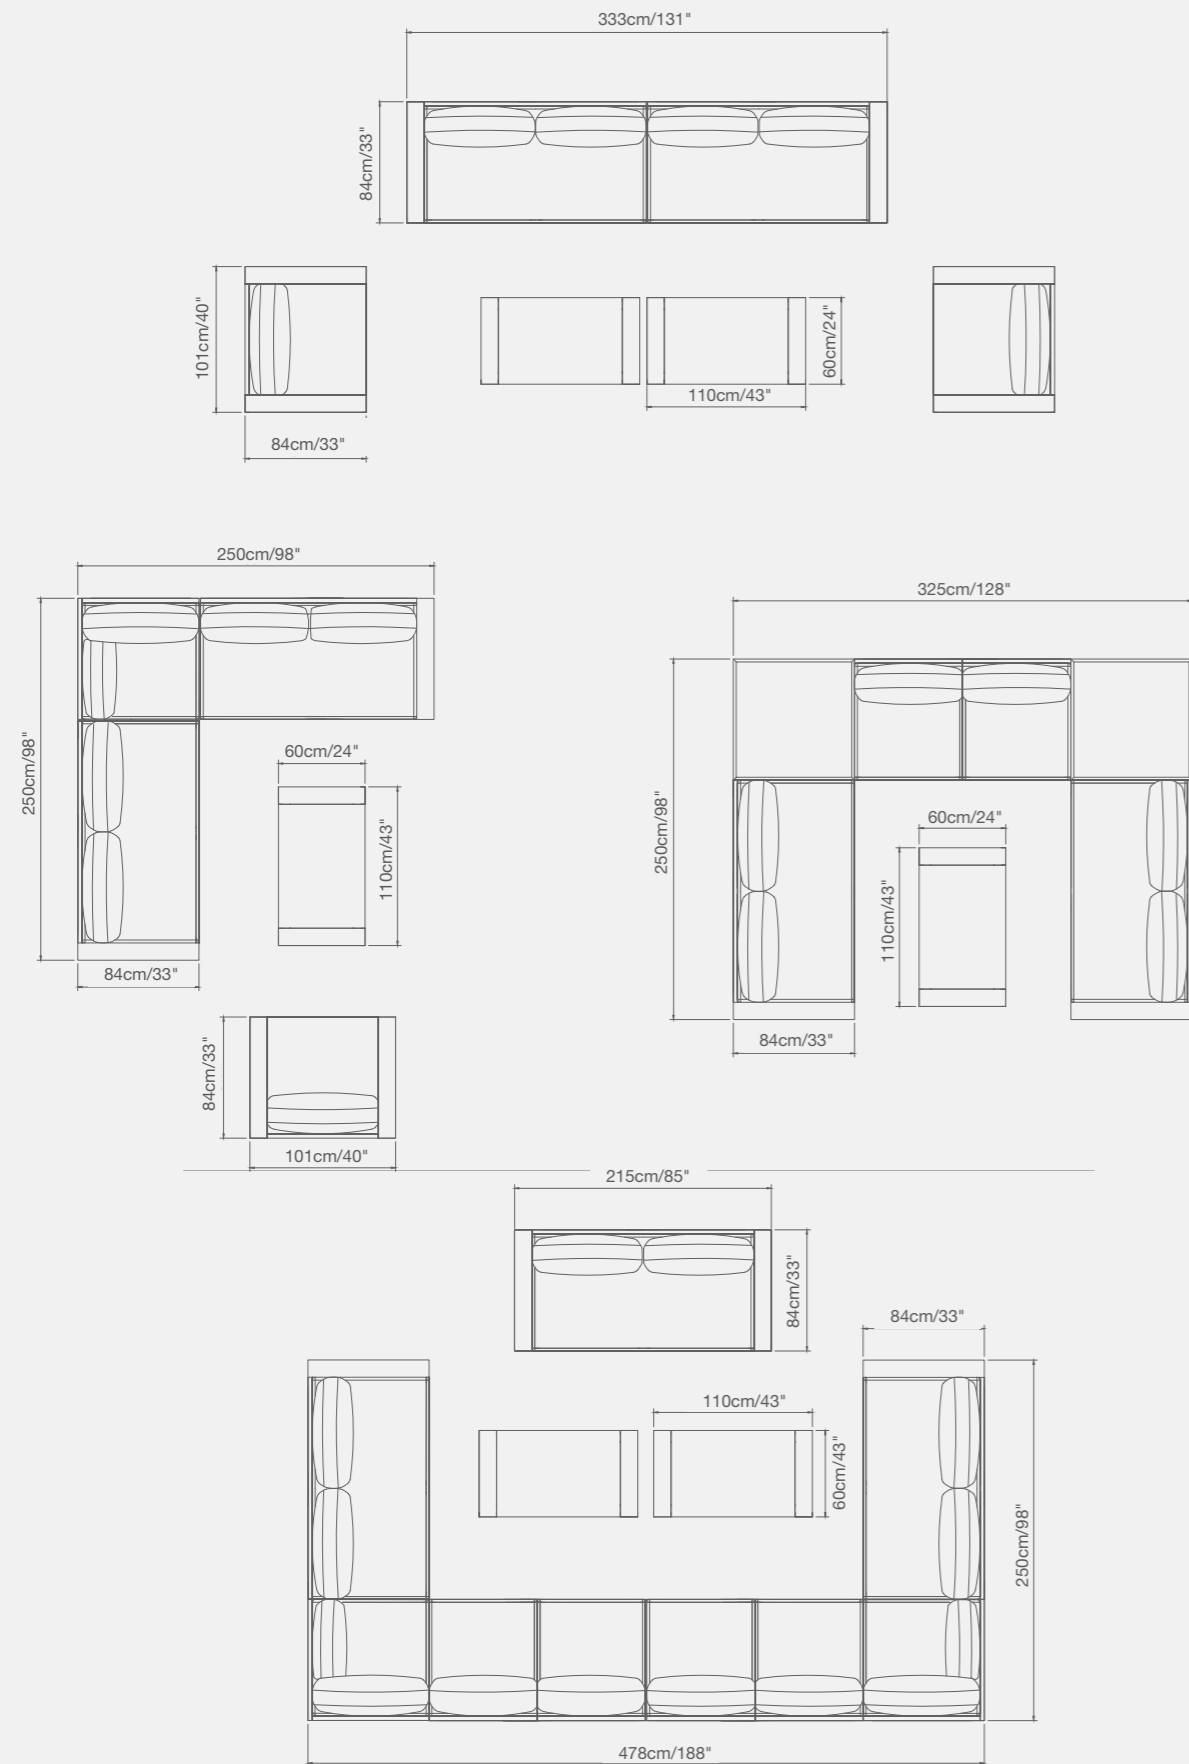

SKY

A few configurations