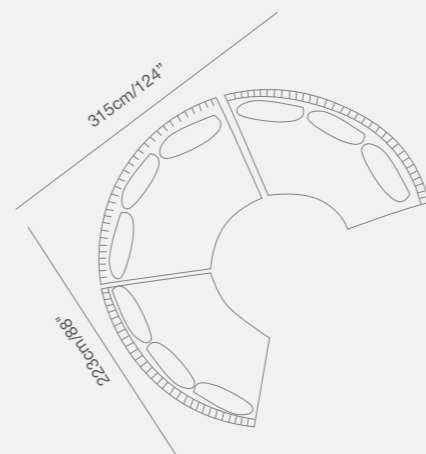

Design your own configurations, your project is unique.