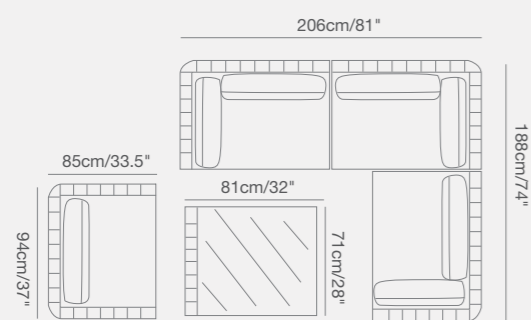

HUG

A few configurations , just a few...