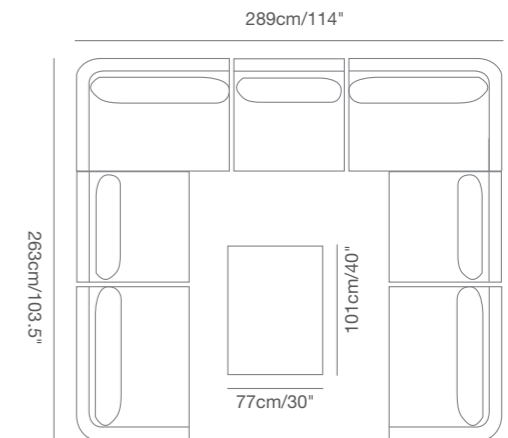

CLUB

S
T
A
C
K
A
B
L
E

A few configurations

PRODUCT DETAILS:

- Contract-grade welded aluminum frame;
- Tiger brand powder coating;
- UV treated outdoor maxrope;
- High density foam;
- UV treated durable outdoor acrylic fabric COUTUREtex, waterproof treated

Frame

Cushions COUTUREtex

Weaving

Table Tops CERAMIC-COATED GLASS