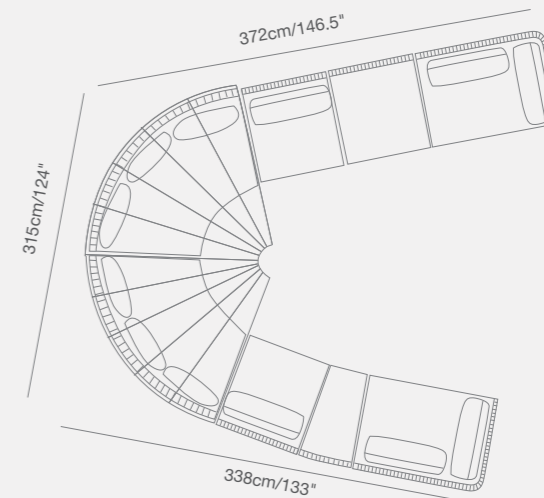

Design your own configurations, your project is unique.