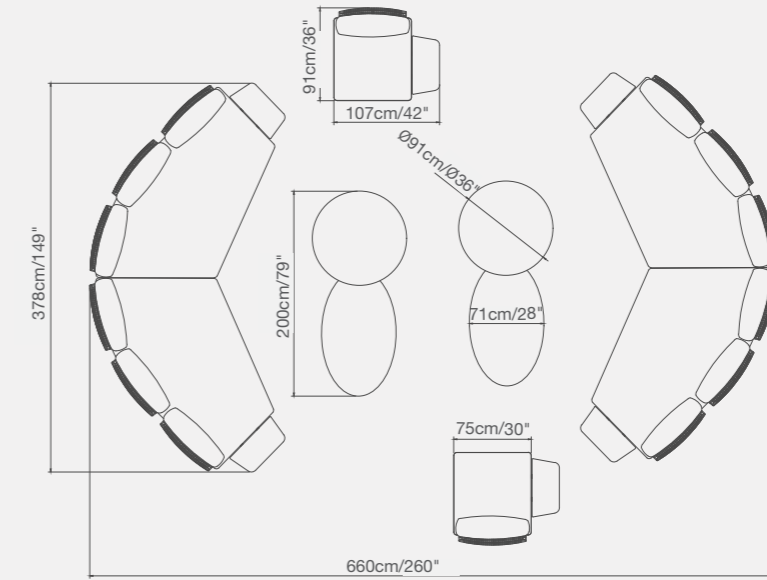

LOUNGE

A few configurations

LOUNGE

92 4151 40 LOUNGE right hand three - seater sofa
SKU# **LG73**
W. 217cm/85.4" D. 126cm/49.6" H. 71cm/28"
SH. 40cm/15.7"

92 4151 30 LOUNGE left hand three - seater sofa
SKU# **LG72**
W. 217cm/85.4" D. 126cm/49.6" H. 71cm/28"
SH. 40cm/15.7"