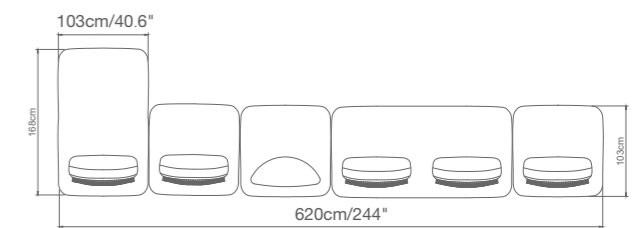

OLALA

A few configurations