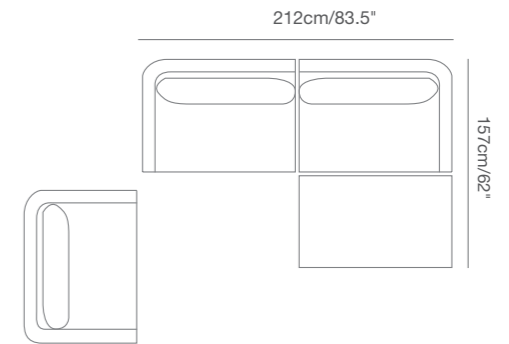

CLUB

S
T
A
C
K
A
B
L
E

A few configurations

PRODUCT DETAILS:

- Contract-grade welded aluminum frame;
- Tiger brand powder coating;
- UV treated outdoor maxrope;
- High density foam;
- UV treated durable outdoor acrylic fabric COUTUREtex, waterproof treated

Frame

Cushions COUTUREtex

Weaving

Table Tops CERAMIC-COATED GLASS