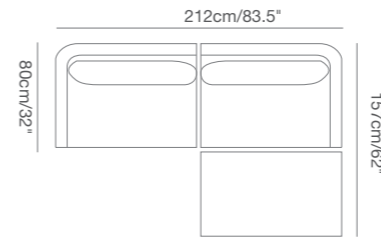

A few configurations

PRODUCT DETAILS:

- Contract-grade welded aluminum frame;
- Tiger brand powder coating;
- UV treated outdoor maxrope;
- High density foam;
- UV treated durable outdoor acrylic fabric COUTUREtex, waterproof treated

Frame

Cushions COUTUREtex

Weaving

Table Tops CERAMIC-COATED GLASS