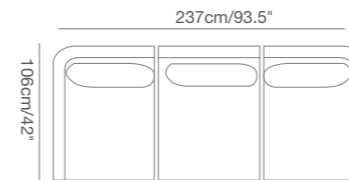

A few configurations