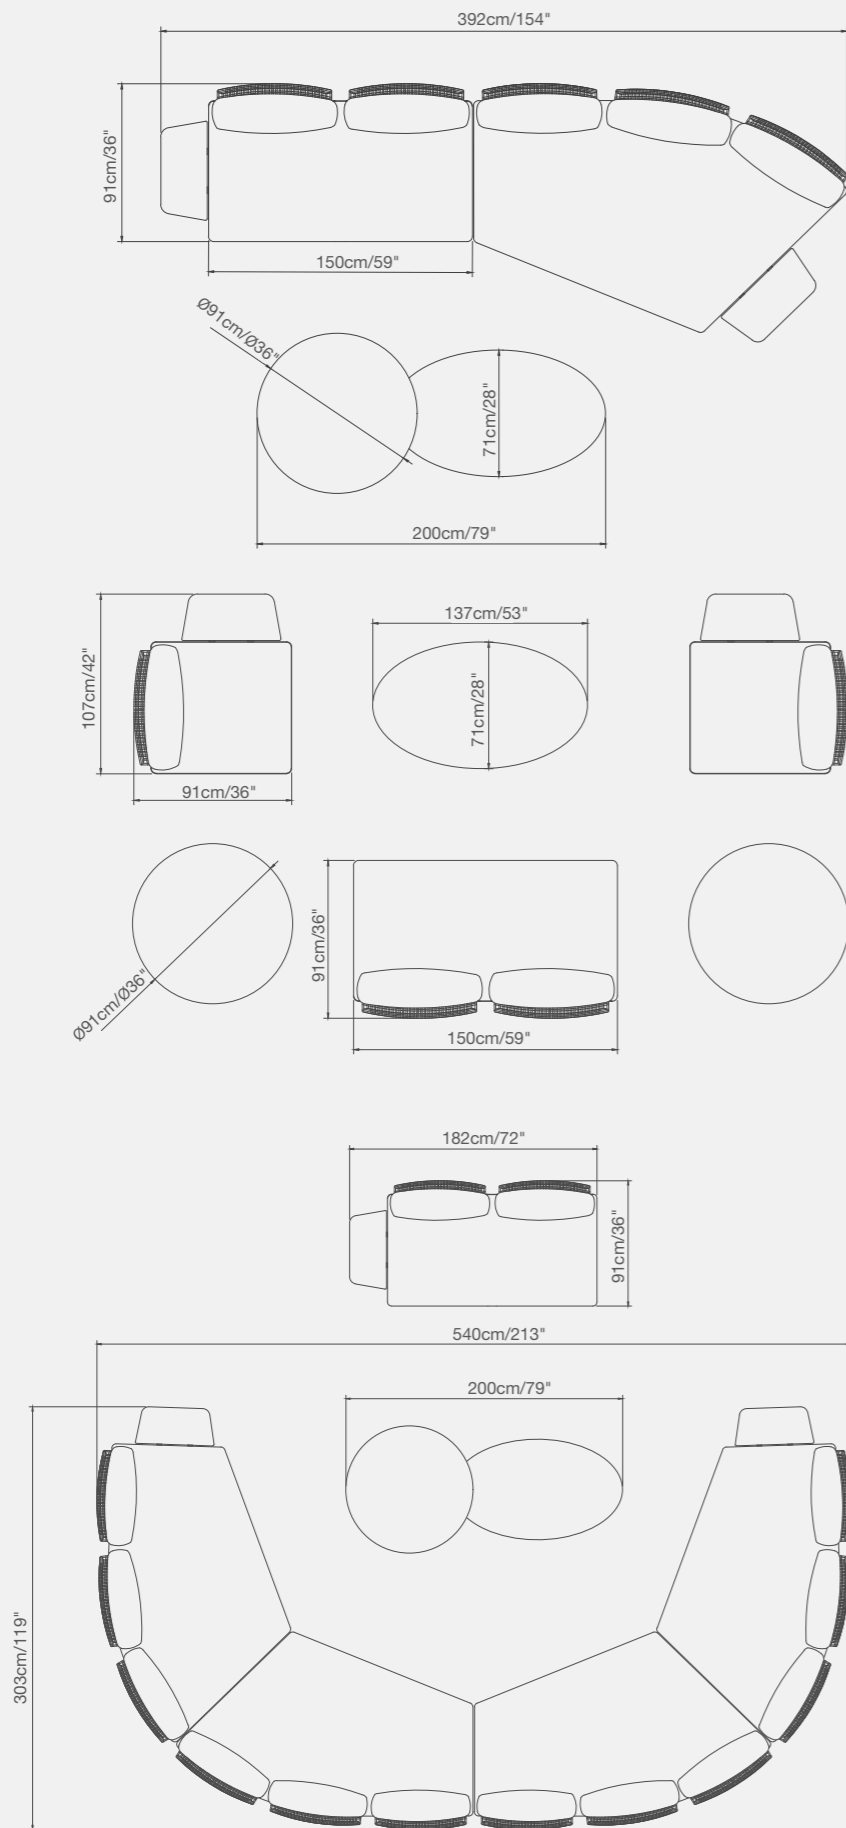

LOUNGE

A few configurations