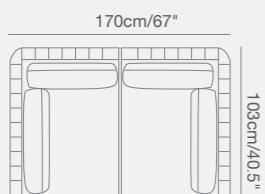

HUG

A few configurations , just a few...