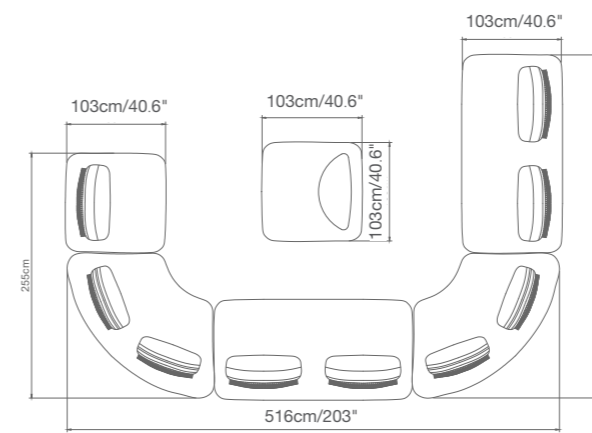

OLALA

A few configurations