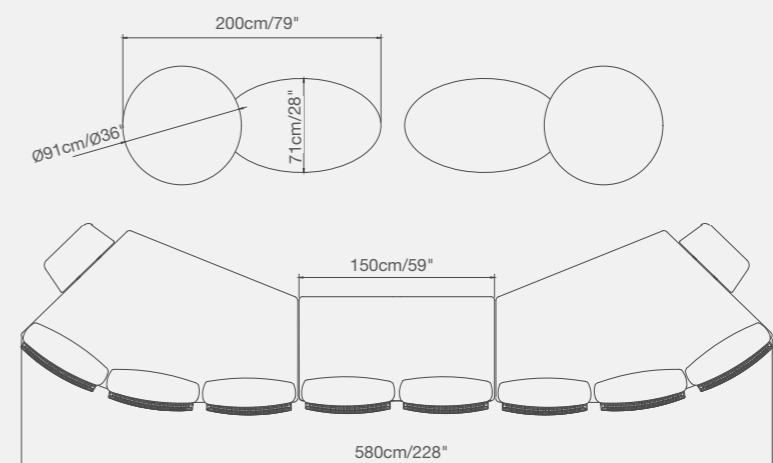

LOUNGE

A few configurations

LOUNGE

92 4151 40 LOUNGE right hand three - seater sofa
SKU# **LG73**
W. 217cm/85.4" D. 126cm/49.6" H. 71cm/28"
SH. 40cm/15.7"

92 4151 30 LOUNGE left hand three - seater sofa
SKU# **LG72**
W. 217cm/85.4" D. 126cm/49.6" H. 71cm/28"
SH. 40cm/15.7"