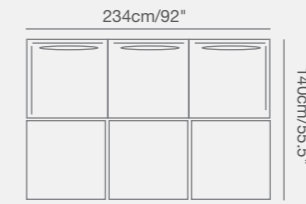

WELCOME

truly offers infinite possibilities, you simply have to decide between 1,2 or 3 seaters or extra long sofa in line or U or L configurations.

91 7014 00