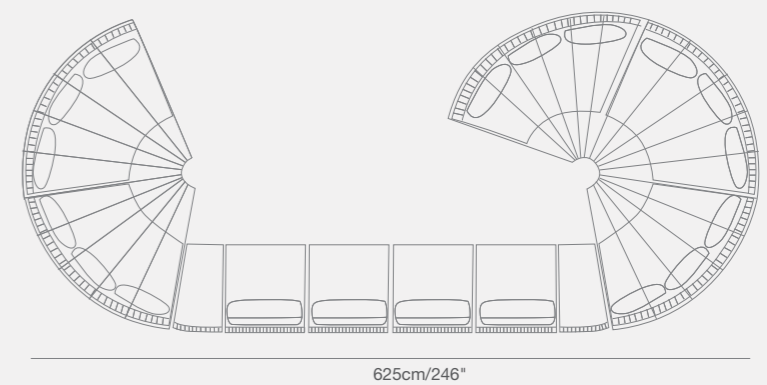

swivel chair

HUG

HUG

A few configurations , just a few...

Design your own configurations, your project is unique.

BE
READY FOR AN
OUTDOOR
STATEMENT

PAVILION

Our new Pavilions are truly unique, as part of the HUG Collection they can either complement other seating units or be complemented by them...a bit mixed-up? Well, put simply, you can create infinite seating areas with Pavilion as an anchor and escape from home in a minute!

Shown with TOGETHER table.

Shown with YES table.

Shown with DIVA table.

Shown with DIVA bar table.

HUG

91 9331 00 HUG armchair SKU# **HU10**
W . 94cm/37" D . 85cm/33.5" H . 66cm/26"
SH . 40cm/16" AH . 66cm/26"