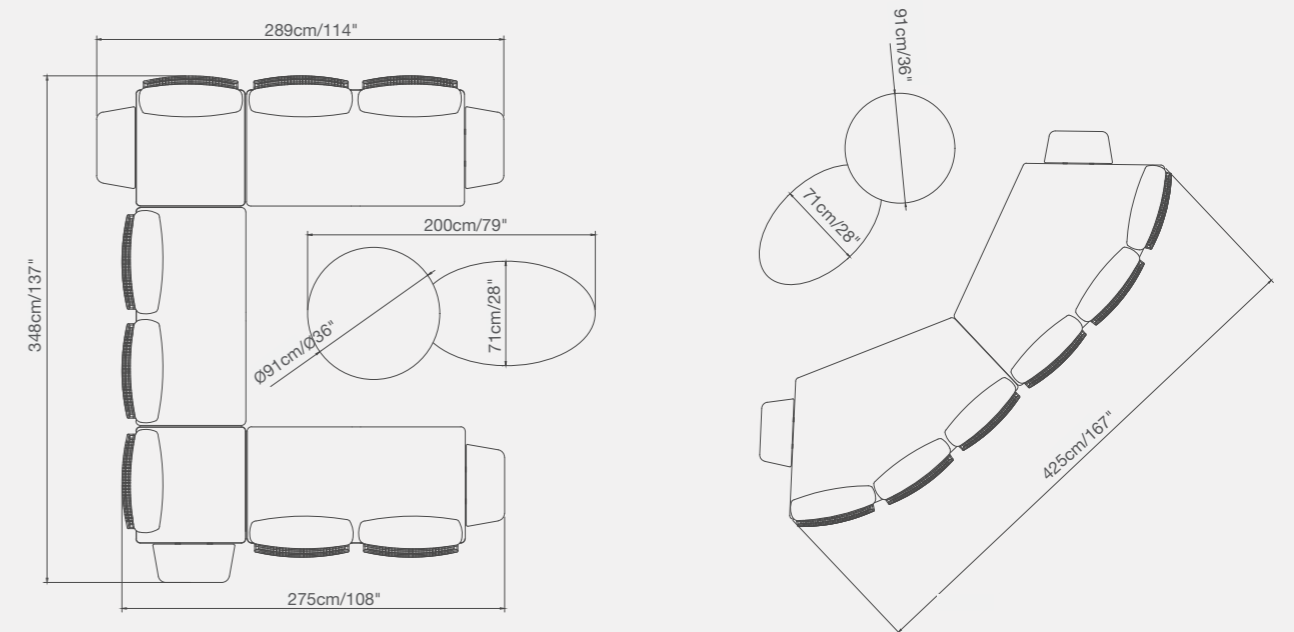

LOUNGE

A few configurations