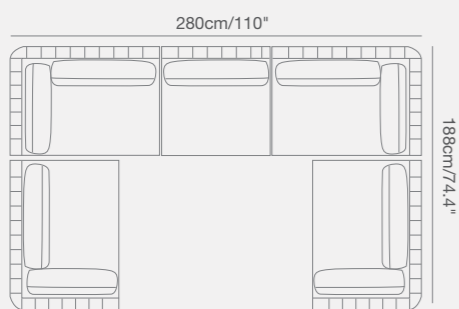

HUG

A few configurations , just a few...