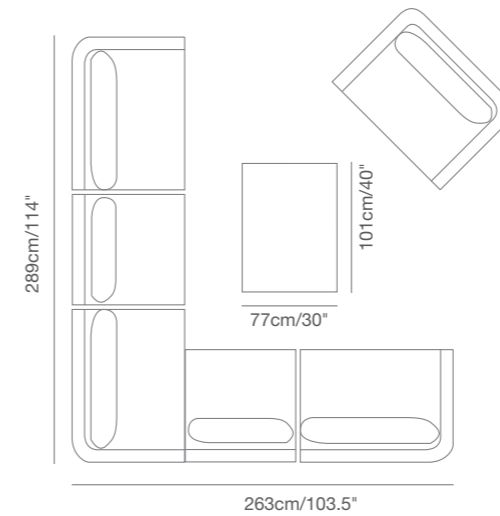

CLUB

S
T
A
C
K
A
B
L
E

A few configurations

PRODUCT DETAILS:

- Contract-grade welded aluminum frame;
- Tiger brand powder coating;
- UV treated outdoor maxrope;
- High density foam;
- UV treated durable outdoor acrylic fabric COUTUREtex, waterproof treated

Frame

Cushions COUTUREtex

Weaving

Table Tops CERAMIC-COATED GLASS