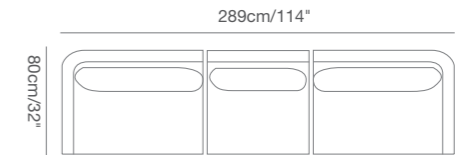

A few configurations