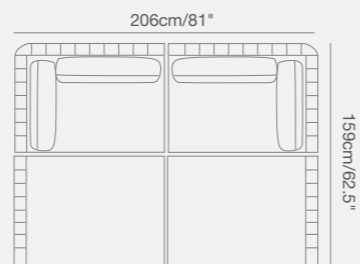

HUG

A few configurations , just a few...