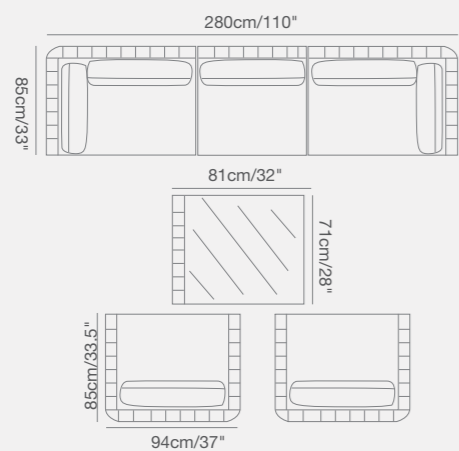

HUG

A few configurations , just a few...