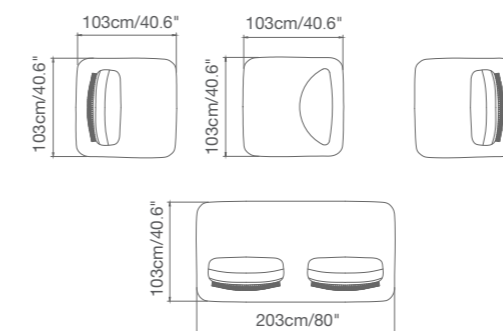

OLALA

A few configurations

OLALA

92 1730 90 OLALA armless chair SKU# **OL17 L.GREY**
W . 103cm/40.5" D . 103cm/40.5" H . 77.5cm/30.5"
SH . 44cm/17"

92 1735 20 OLALA armless sofa SKU# **OL30**
W . 202cm/79.5" D . 103cm/40.5" H . 77.5cm/30.5"
SH . 44cm/17"