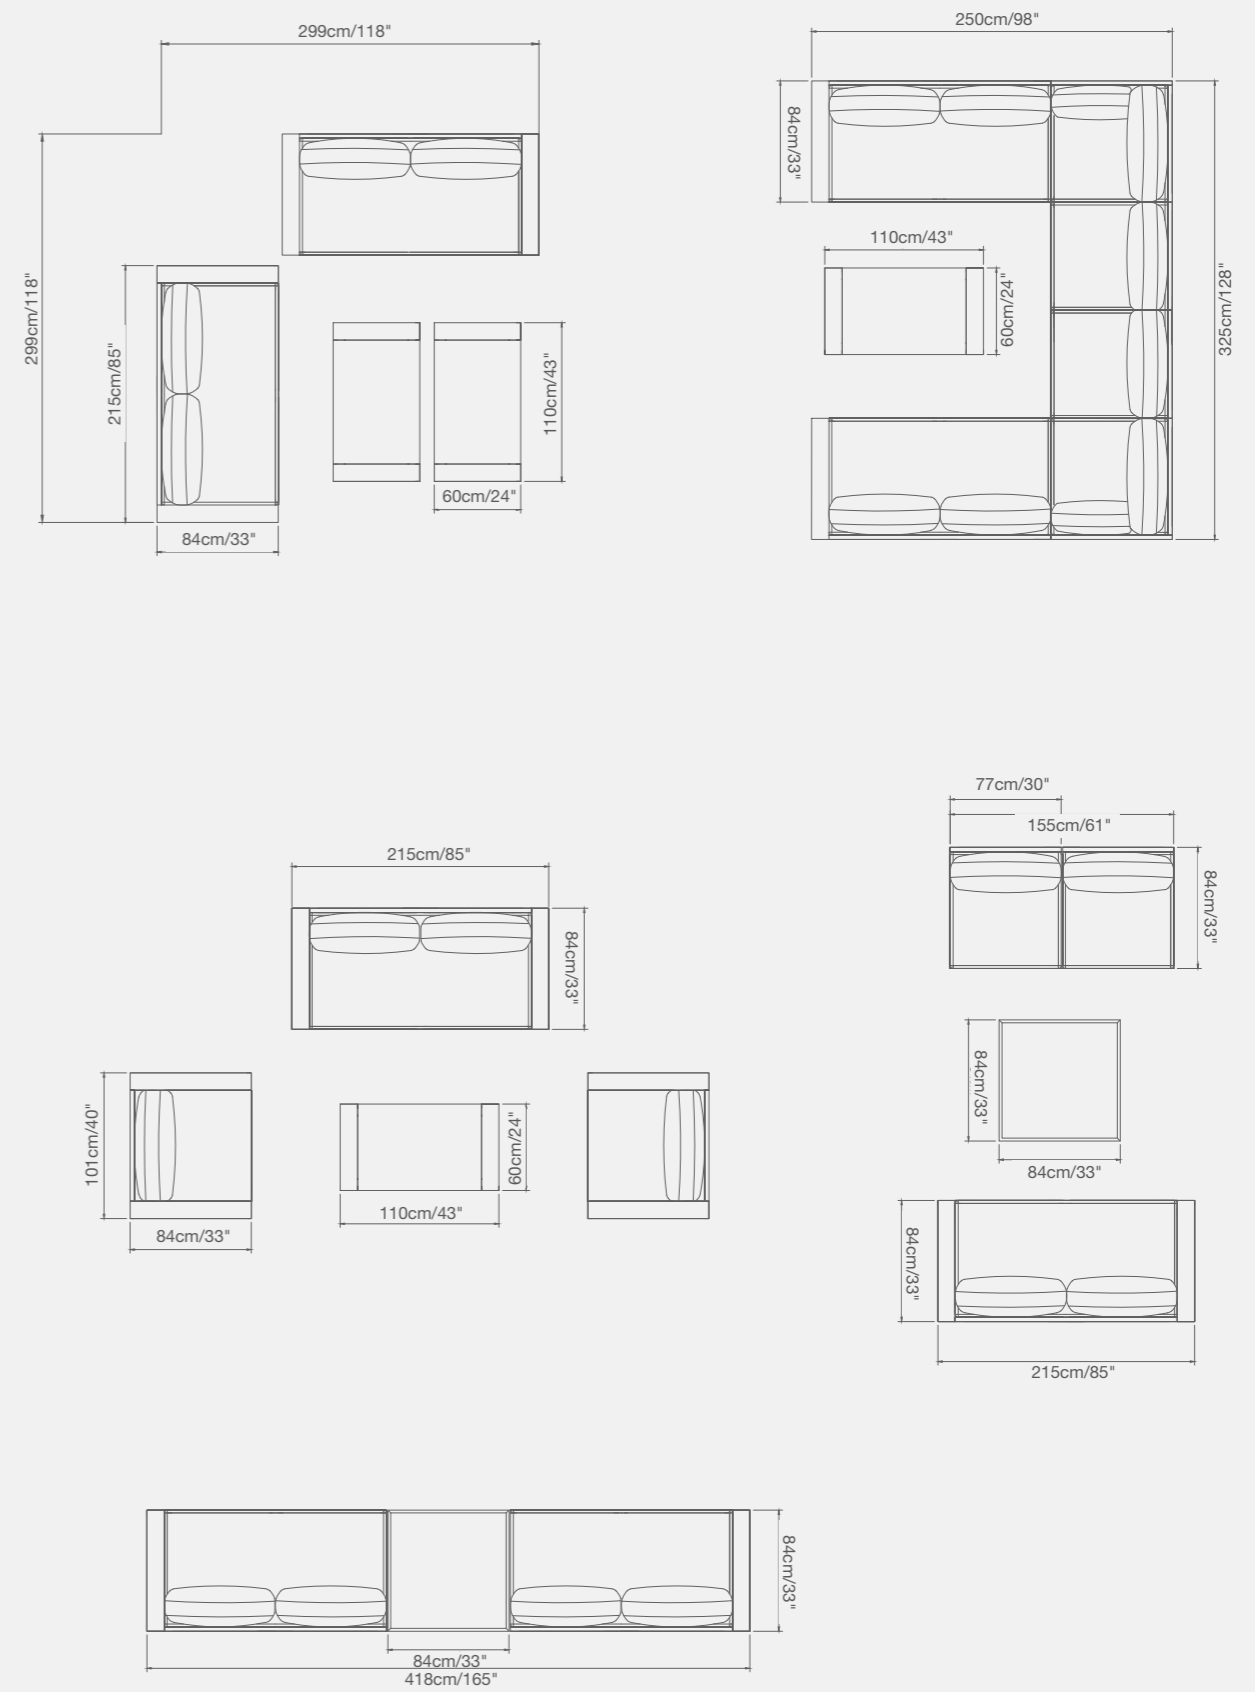

SKY

A few configurations