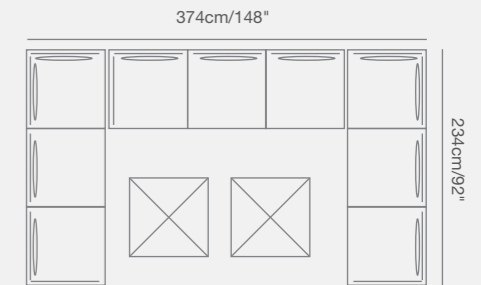

WELCOME

truly offers infinite possibilities, you simply have to decide between 1,2 or 3 seaters or extra long sofa in line or U or L configurations.