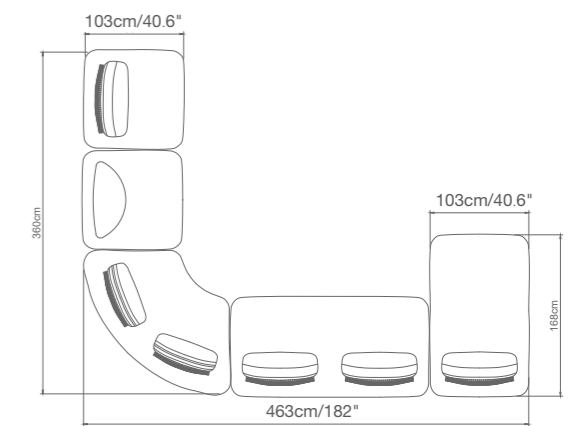

OLALA

A few configurations

OLALA

92 1730 90 OLALA armless chair SKU# **OL17 L.GREY**
W . 103cm/40.5" D . 103cm/40.5" H . 77.5cm/30.5"
SH . 44cm/17"

92 1735 20 OLALA armless sofa SKU# **OL30**
W . 202cm/79.5" D . 103cm/40.5" H . 77.5cm/30.5"
SH . 44cm/17"